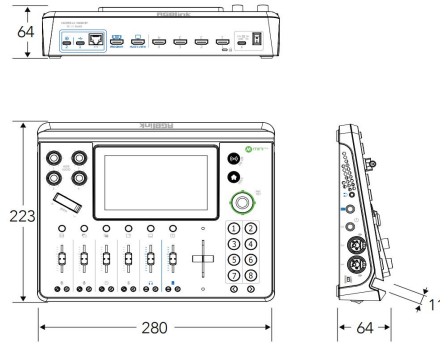

Application

Dimension

Specification

mini series mini-mx

Connectors	Input	HDMI 4K	4xHDMI-A	
	Output	HDMI 2K	2xHDMI-A	
		USB (Record)	1xUSB-C	
	Audio	USB (Stream)	1xUSB-C	
		MIC IN 1	1x6.35mm XLR + TS Jack (48V Phantom Power)	
		MIC IN 2	1x6.35mm XLR + TS Jack	
LINE IN		1x6.35mm TRS Jack		
OUT		1x6.35mm TRS Jack		
Communication	LAN	1xRJ45		
Power	Power Supply	1xUSB-C		
Performance	Input Resolution	HDMI	1280×720@50/59.94/60 1024×768@60 1280×768@60 1280×800@60 1280×1024@60 1360×768@60 1366×768@60 1440×900@60 1600×1200@60 1680×1050@60 1920×1200@60 1920×1080i@50/59.94/60 1920×1080p@23.98/24/25/29.97/30/50/59.94/60 3840×2160p@30/50/60 4096x2160@30/50/60	
	Output Resolution	HDMI	1280×720@50/60 1024×768@60 1280×768@60 1280×1024@60 1360×768@60 1920×1080@23.98/24/25/29.97/30/50/59.94/60	
	Video	USB (Webcam)	1920×1080@24/25/30/50/60	
		Video Formats	HDMI 2.0 HDCP 2.2	
		Color Space	RGB 8bit	
		Video Sampling	4:4:4 YUV	
	Audio	Video Latency	<4 frames	
		Line In Delay	up to 8 frames	
		Audio Format	HDMI	Linear PCM, 24 bits/48 kHz, 2 ch
	Record/Storage	USB	Linear PCM, 16 bits/48 kHz, 2 ch	
Record Formats		MP4		
Supported Standards	Disk Formats	FAT32(≤32 GB) exFAT(64GB~2T)		
	HDMI	2.0		
	USB	3.0		
Power	H.265	ITU-T H.265/ ISO/IEC 23008-2		
	Compatibility	USB Power Delivery (PD) 3.0		
	Supported Cables	Certified USB PD Aware		
	Input Voltage	USB-C 12V/3A		
Environment	Maximum Power	36W		
	Temperature	0℃~45℃		
Physical	Humidity	10%~85% RH		
	Net Weight	1.48kg		
	Packaged Weight	2.80kg		
	Net Dimension	280.0mm × 222.6mm × 63.5mm		
Packaged Dimension	332.0mm × 238.5mm × 109.0mm			