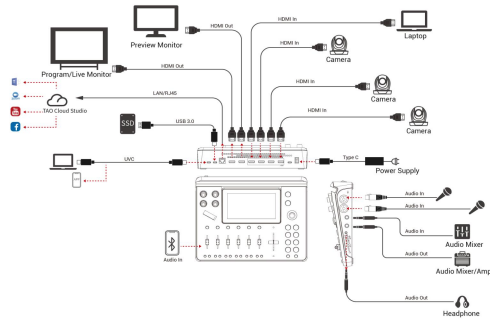

Key Features

- 4K multi-channel streaming video mixer
- Built-in 5.5 inch touch screen for menu operation
- Quad HDMI 2.0 inputs, resolutions up to 4K@60
- Dual HDMI 1.3 outputs for monitoring of multi-window PVW and PGM
- Dual MIC in, one Line-in, one Bluetooth in, dual audio out
- Mix for HDMI embedded and external audio
- One-key recording. Recording capacity of hard drive is up to 2T
- Support simultaneous streaming to 2 live streaming platforms via RTMP(S)
- Support multi-layer overlay, layer scaling and cropping
- 15 switching effect modes
- 5-direction joystick for controlling up to 4 PTZ cameras
- Save and store up to 16 scene presets. One-click for preset recall
- Support web control, compatible with mobile devices and computers, compatible with multiple operating systems
- Support Chroma Key
- One-key quick switch between portrait and landscape screen

Application